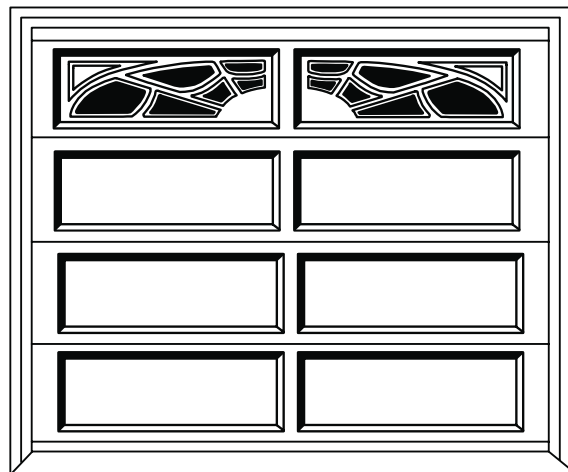

240 ST. AUGUSTINE Wood Door Trim

Stylecraft Design Trim Sells Doors!

To maintain color stability, Design Trim should be painted

STOCK#	STYLE	SIZE	PACK
770054	204-3A	43 1/2 x 18	8/50/100
770056	204-3B	43 1/2 x 17 5/8	8/50/100
770058	204-3C	43 1/2 x 17 3/8	8/50/100
770060	204-3D	43 1/2 x 16 7/8	8/50/100
770062	204-3E	43 1/2 x 16 3/8	8/50/100
770064	204-3F	43 1/2 x 16	8/50/100
770142	204-6F	39 1/8 x 16	8/50/100
770246	204-10F	41 3/4 x 16	8/50/100
770272	204-11F	47 3/4 x 16	8/50/100
770288	204-12A	49 1/2 x 18	8/50/100
770290	204-12B	49 1/2 x 17 5/8	8/50/100