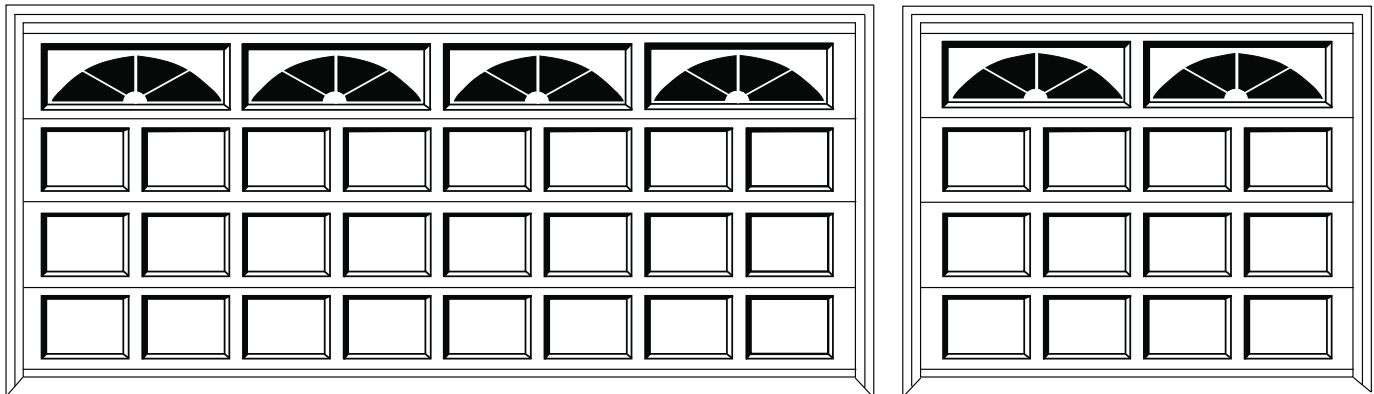

206 SHERWOOD Wood Door Trim

Stylecraft Design Trim Sells Doors! Stylecraft trimmed doors, Sell Homes!

To maintain color stability, Design Trim should be painted

STOCK#	STYLE	SIZE	PACK
780054	206-3A	43 1/2 x 18	24/100
780056	206-3B	43 1/2 x 17 5/8	24/100
780058	206-3C	43 1/2 x 17 3/8	24/100
780060	206-3D	43 1/2 x 16 7/8	24/100
780062	206-3E	43 1/2 x 16 3/8	24/100
780064	206-3F	43 1/2 x 16	24/100
780066	206-3G	43 1/2 x 15 3/4	24/100
780068	206-3H	43 1/2 x 15 1/2	24/100
780136	206-6C	39 1/8 x 17 3/8	24/100
780138	206-6D	39 1/8 x 16 7/8	24/100
780140	206-6E	39 1/8 x 16 3/8	24/100
780142	206-6F	39 1/8 x 16	24/100
780144	206-6G	39 1/8 x 15 3/4	24/100
780146	206-6H	39 1/8 x 15 1/2	24/100
780288	206-12A	49 1/2 x 18	24/100
780290	206-12B	49 1/2 x 17 5/8	24/100
780292	206-12C	49 1/2 x 17 3/8	24/100
780924	206-12D	49 1/2 x 16 7/8	24/100
780296	206-12E	49 1/2 x 16 3/8	24/100
780298	206-12F	49 1/2 x 16	24/100
780300	206-12G	49 1/2 x 15 3/4	24/100
780302	206-12H	49 1/2 x 15 1/2	24/100
780418	206-17A	32 1/2 x 18	24/100
780420	206-17B	32 1/2 x 17 5/8	24/100
780422	206-17C	31 1/2 x 17 3/8	24/100
780424	206-17D	31 1/2 x 16 7/8	24/100
780426	206-17E	31 1/2 x 16 3/8	24/100
780428	206-17F	31 1/2 x 16	24/100
780430	206-17G	31 1/2 x 15 3/4	24/100
780432	206-17H	31 1/2 x 15 1/2	24/100

**Use Our Toll-Free Lines
for placing orders,
or use our convenient
toll-free fax**

**800-NAT-DOOR - Toll Free Line
800-NAT-FAX5 Toll Free Fax**